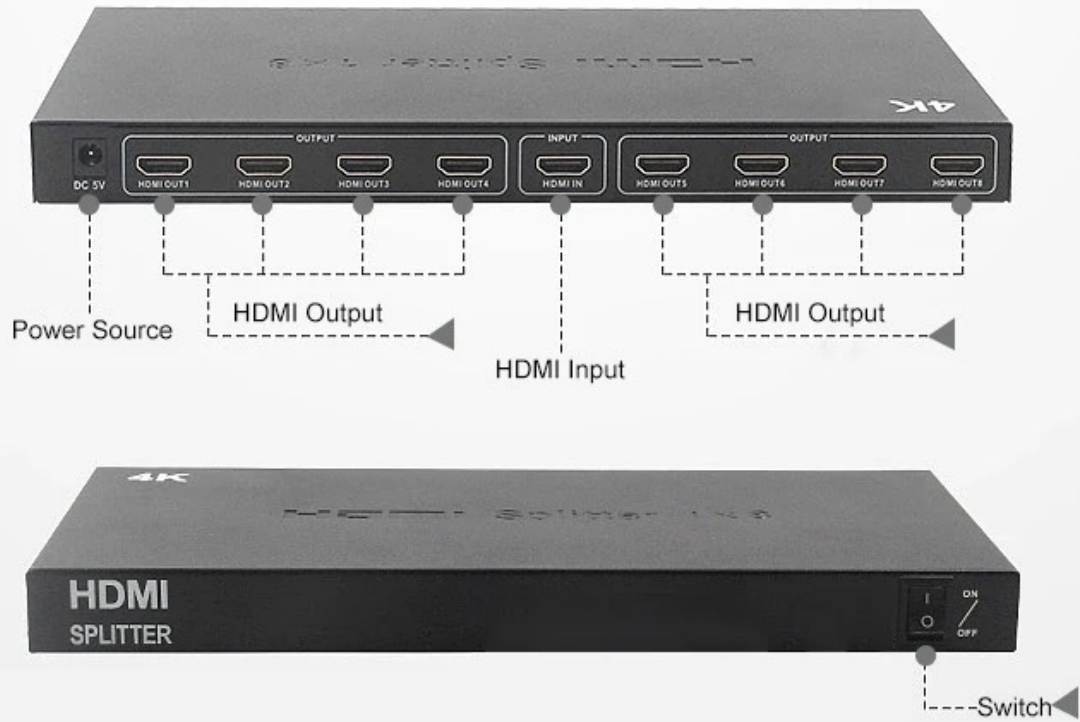

1x8 8Port HDMI Switch Support Full HD 4K@30HZ